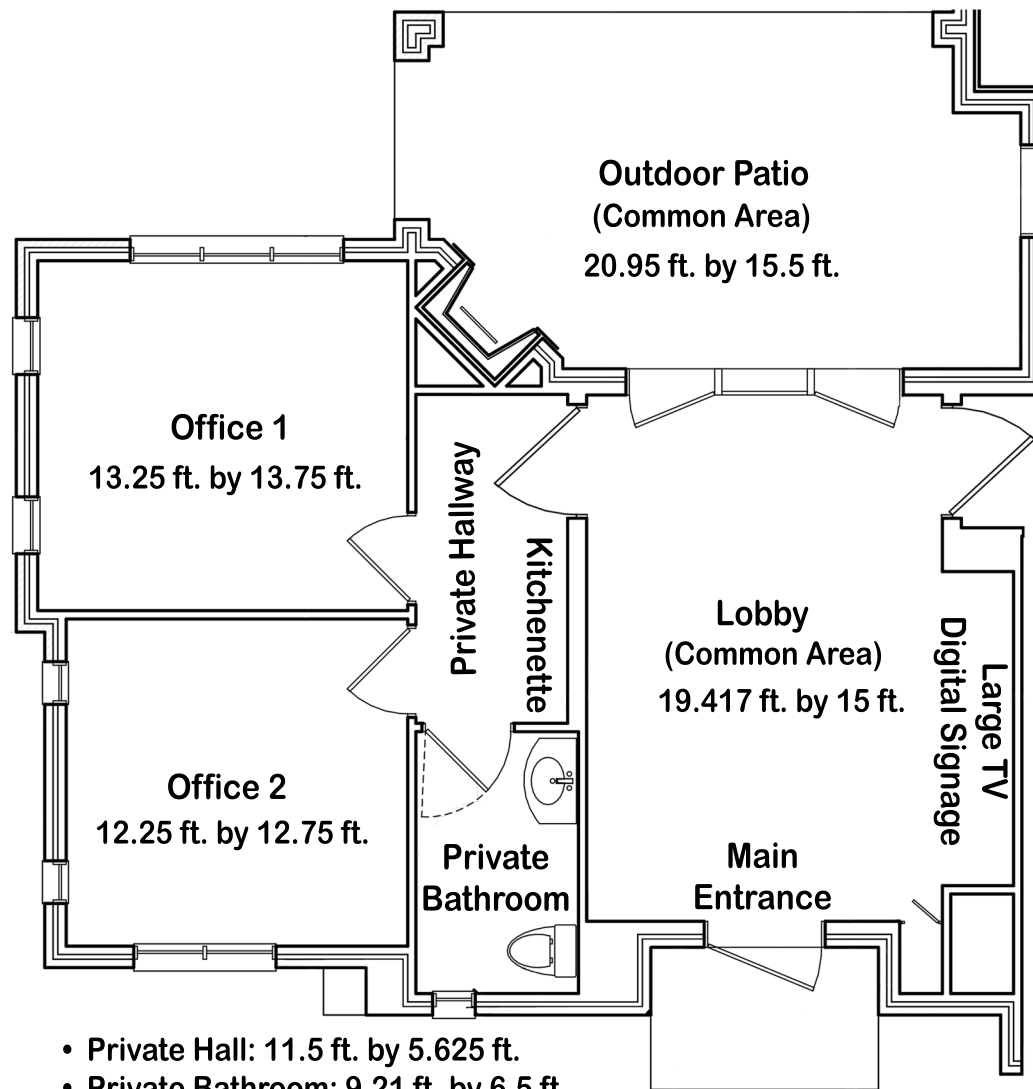

THE WATERVIEW

OFFICES AT HEBRON VILLAGE

www.TheWaterviewHebron.com

Ready to Move-in - Private Office Suite

1,048 SF of Office Space Available in Carrollton TX

Call Spence Beal at (214) 389-5605

3008 East Hebron Parkway
Building 300
Carrollton, TX 75010